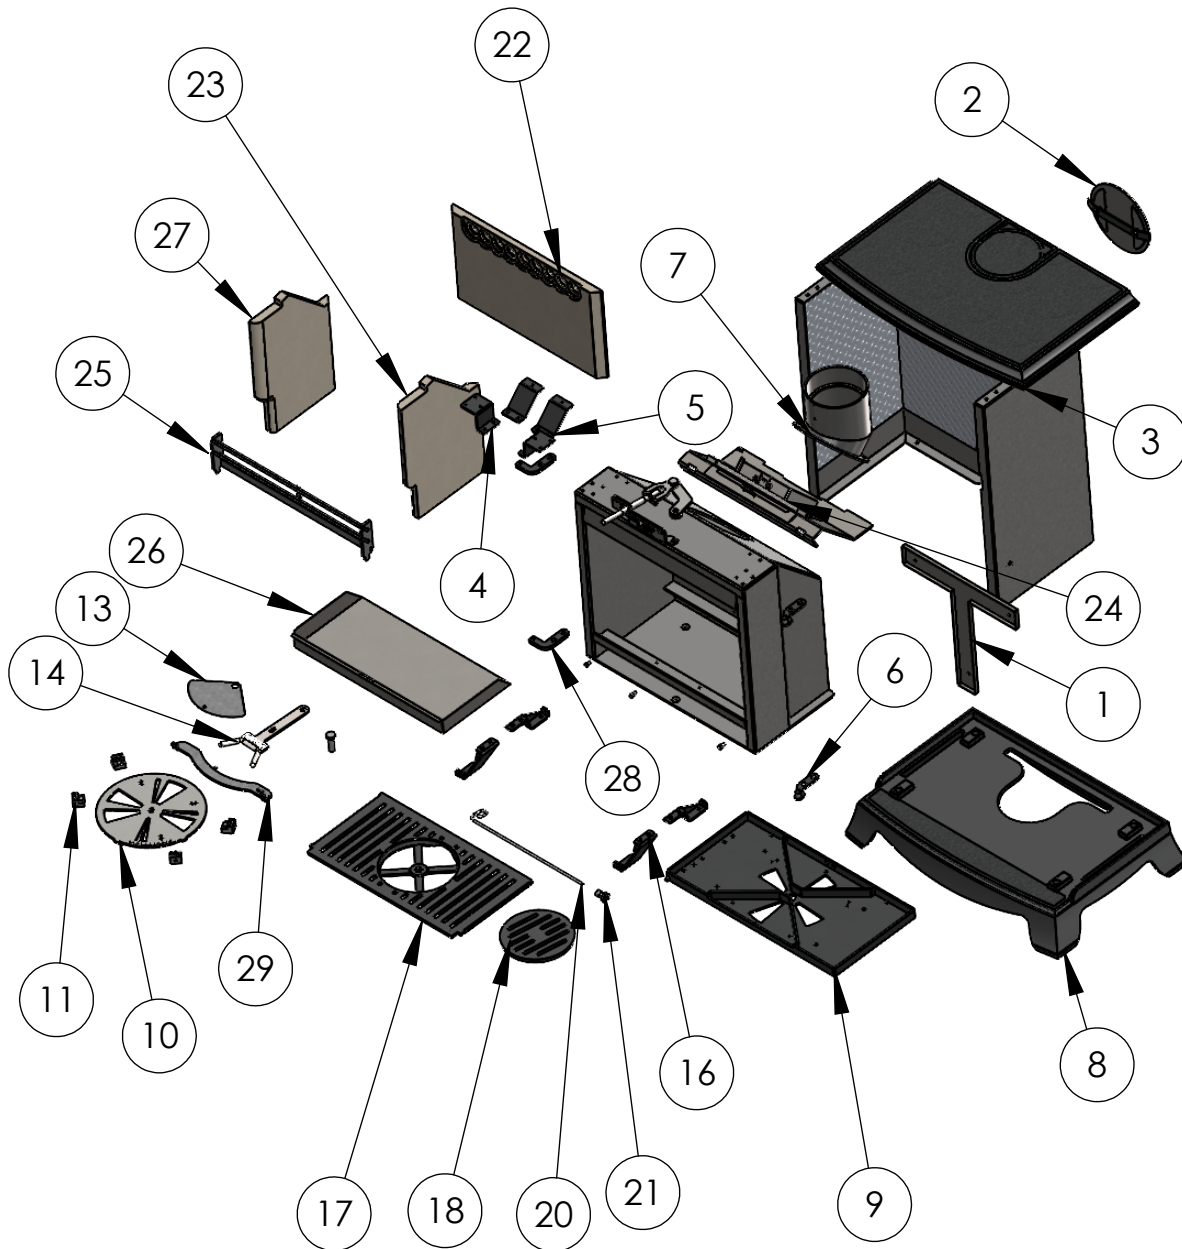

CPV5W Slimline

ITEM NO.	Description	Part Number	QTY.
1	Tertiary Airbox	PSP-0080	1
2	blanking plate	PSP-0007	1
3	Top Plate	7843	1
4	Outer Case bracket top	PSP-0011	2
5	Outer Case bracket rear	PSP-0010	2
6	Door latch pin support	psp-0023	2
7	5 inch spigot	PSP-0009	1
8	Base Leg Casting	9599	1
9	Plenum Fabrication	9597	1
10	Slimline Disc Valve	PSP-0196	1
11	Disc Valve Retainer Assembly	PSP-0057	4
12	Disc Valve Spindle	PSP-0073	1
13	Air Control quadrant plate	9600	1
14	Air Control Lever	PSP-0190	1
15	Outside Air Box	9598	1
16	Front Support Leg	9597	4
17	main grate	9068	1
18	Centre Grate	PSP-0065	1
19	Riddle Rod Retainer	PSP-0021	1
20	Riddle Rod	PSP-0025	1
21	Riddle Knob	PSP-0033	1
22	Rear Liner	PSP-0067	1
23	RH Side Liner	8135	1
24	Baffle Assy	8597	1
25	Fuel retainer assembly	PSP-0042	1
26	Ashpan tray	9596	1
27	LH Side Liner	8134	1
28	5kW Body Hinge	PSP-0019	2
29	DEFRA Air Limiter Bracket	PSP-0048	1
30	Baffle Support Bracket	PSP-0046	2